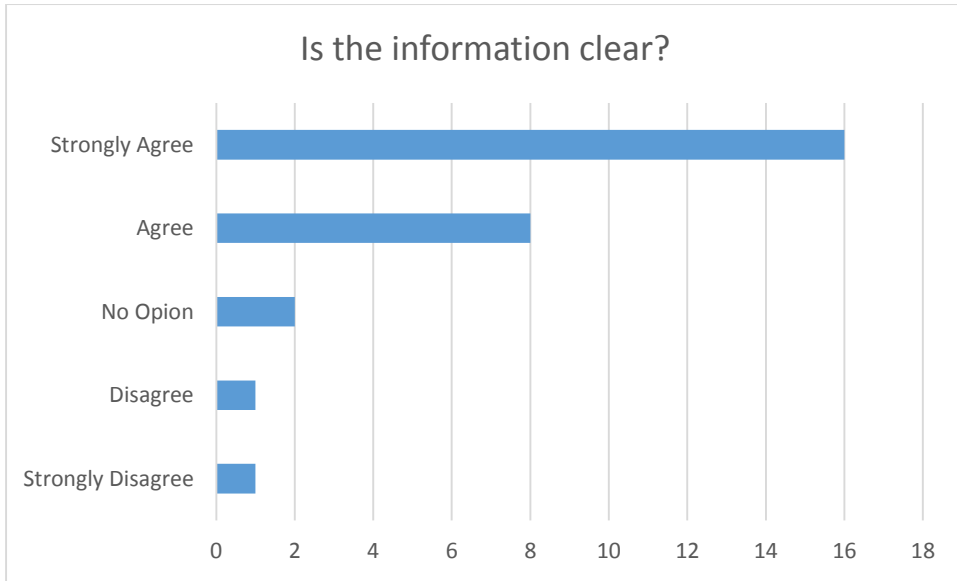

# Light-Activated Sun Cream App Survey (v0.0.3)

n = 28

App trial at the Lime Tree Café University of Bath on 28/5/15

Keith Brown 30/5/15