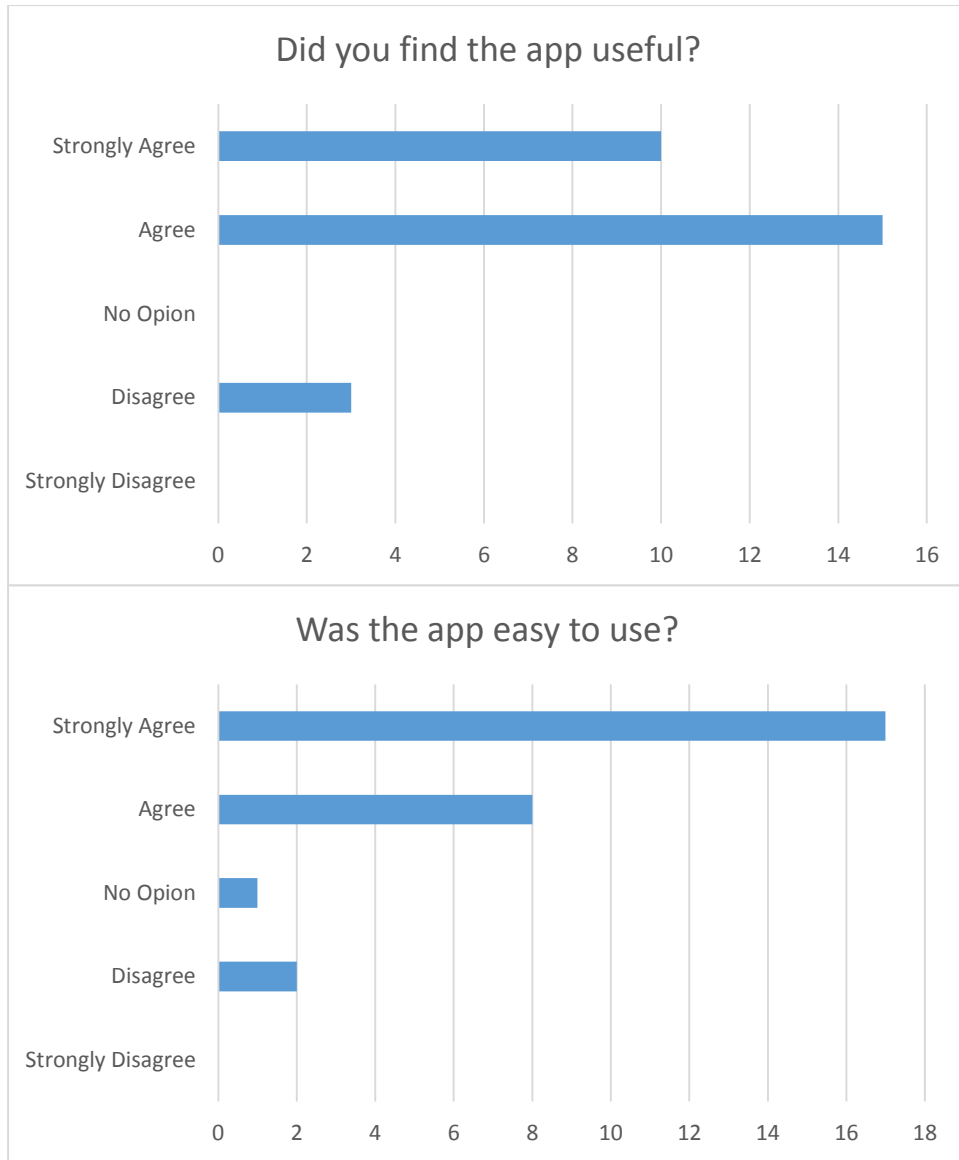

# Light-Activated Sun Cream App Survey (v0.0.3)

n = 28

App trial at the Lime Tree Café University of Bath on 28/5/15

Keith Brown 30/5/15

### Did you understand the concept of Light-Activated Sun Cream?