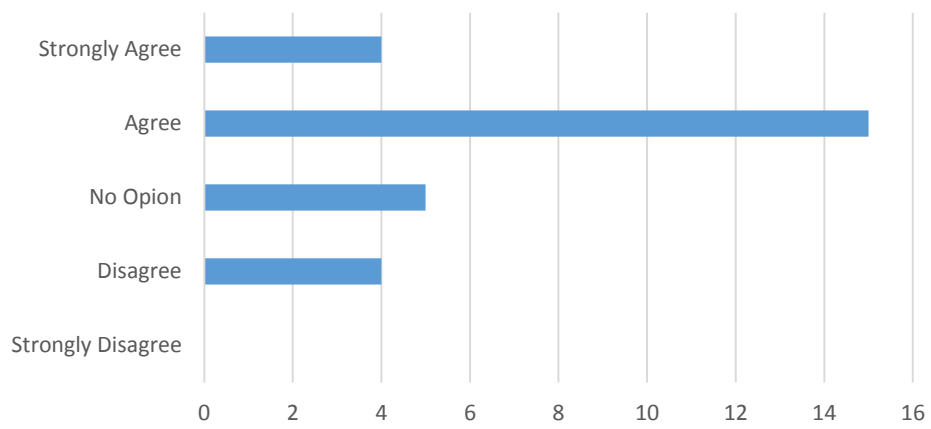

Did you understand the concept of Light-Activated Sun Cream?