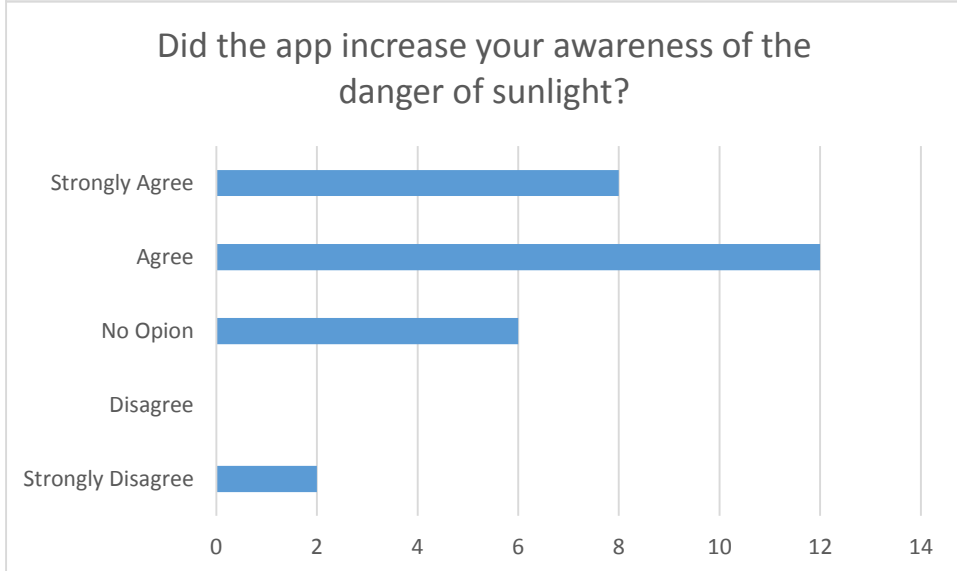

# Light-Activated Sun Cream App Survey (v0.0.3)

n = 28

App trial at the Lime Tree Café University of Bath on 28/5/15

Keith Brown 30/5/15