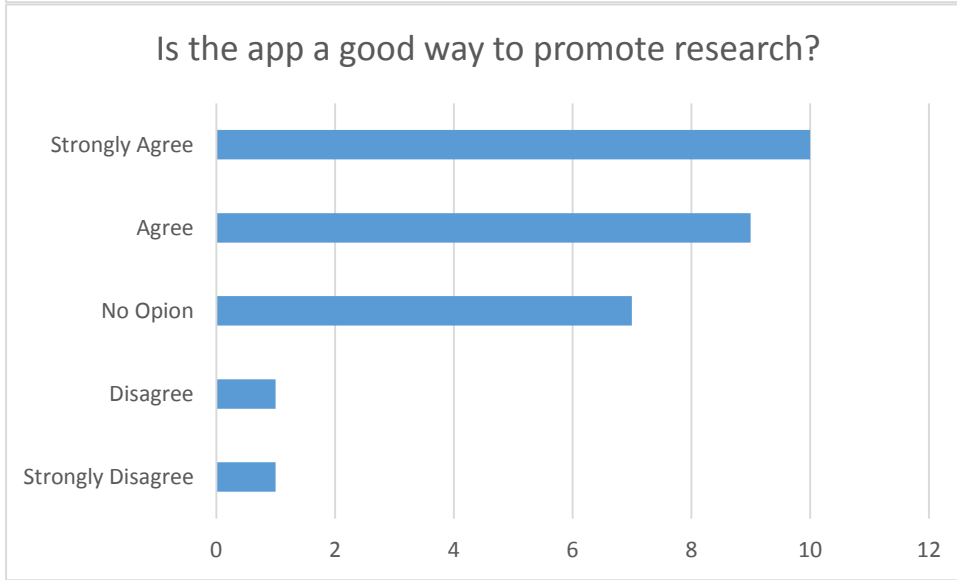

# Light-Activated Sun Cream App Survey (v0.0.3)

n = 28

App trial at the Lime Tree Café University of Bath on 28/5/15

Keith Brown 30/5/15